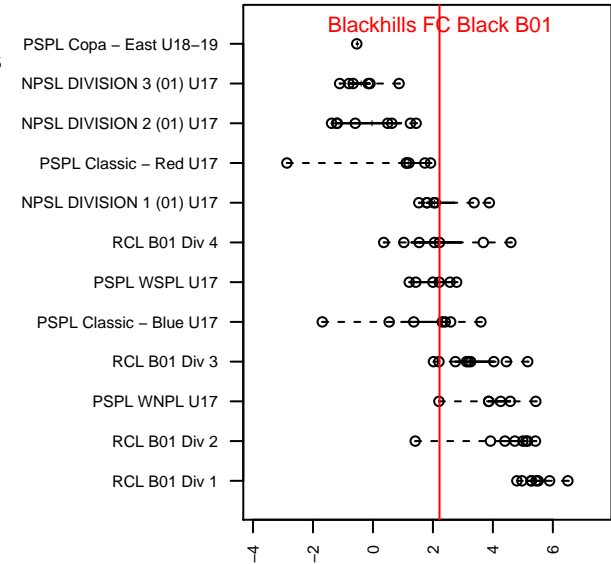

Blackhills FC Black B01

Blackhills FC
 Olympia, WA
 B01 total strength=1511
 attack=14.35 defense=9.62
 fall league = RCL B01 Div 4

alt names used:
 27 Blackhills B01 Black
 BLACKHILLS FC B 01 BLACK (WA)
 Blackhills FC B01 Black A
 BLACKHILLS FC B 01 BLACK
 Blackhills B01 Black
 Blackhills FC B01 Black A

Venues played:
 2017 Clash At the Border Gold/Silver/Bronze
 2017 Nike Crossfire Challenge Silver Group U1
 2017 Rimland Challenge U17
 2017 RCL B01 Div 4
 2017 Portland Winter Showcase U17
 2017 WYS Presidents Cup B01 Division 2

**attack and defense variance (black dot)
relative to other teams
and top 10 in region**

**attack and defense rating
relative to others at age
and all opponents in last 13 months**

Performance relative to 13 month average