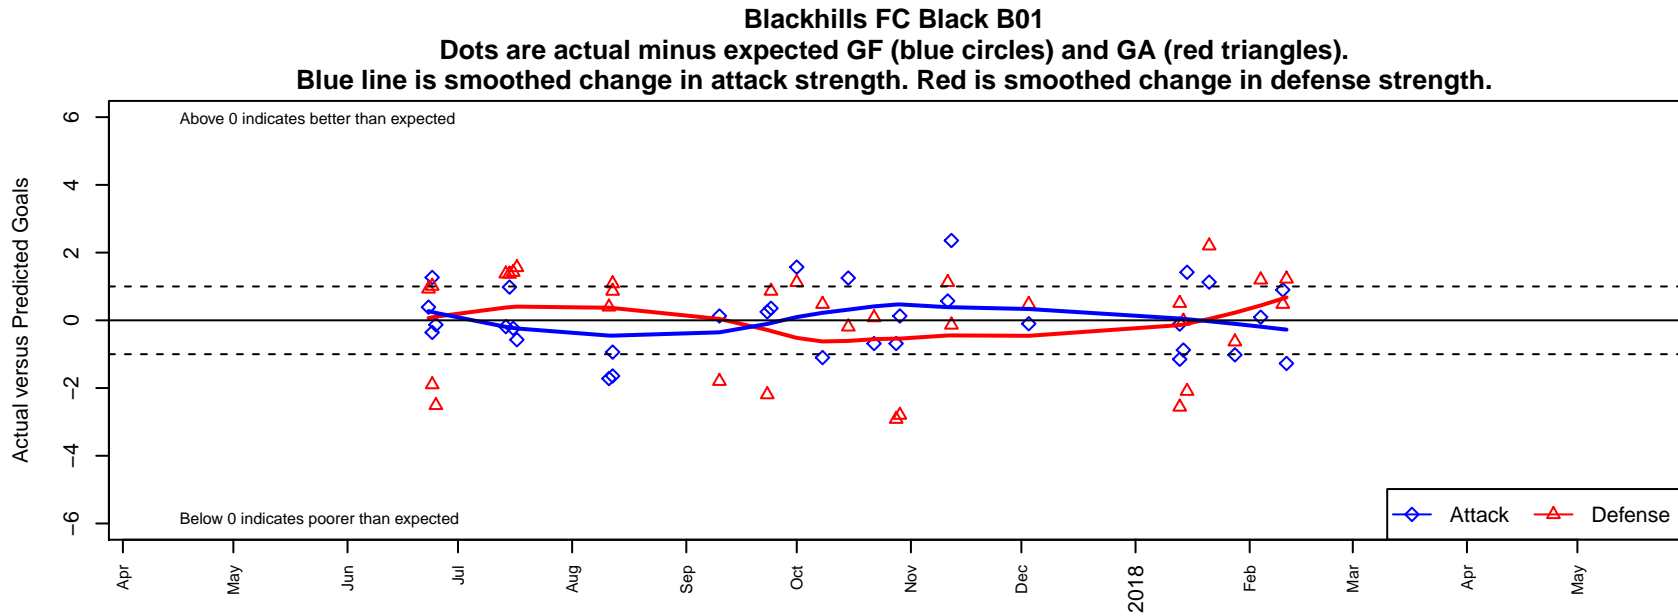

Blackhills FC Black B01

Blackhills FC
 Olympia, WA
 B01 total strength=1511
 attack=14.35 defense=9.62
 fall league = RCL B01 Div 4

alt names used:
 27 Blackhills B01 Black
 BLACKHILLS FC B 01 BLACK (WA)
 Blackhills FC B01 Black A
 BLACKHILLS FC B 01 BLACK
 Blackhills B01 Black
 Blackhills FC B01 Black A

**attack and defense variance (black dot)
relative to other teams
and top 10 in region**

**attack and defense rating
relative to others at age
and all opponents in last 13 months**

Performance relative to 13 month average